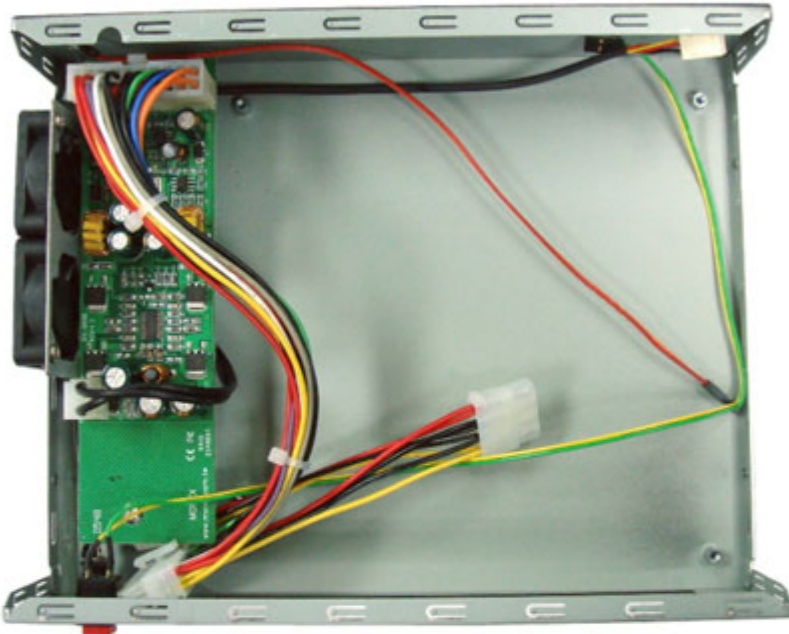

74.95 EUR
incl. 19% VAT, plus [shipping](#)

Support:  [Drawing](#)

Model No	5677
M/B Form Factor	Mini-ITX (6.7"x 6.7")
Dimensions (D x W x H)	186x 259.5 x 58.5(mm) , 2.8L

Drive Bays	Internal 2.5*1
CD/DVD Device	N/A
PSU Form Factor	Internal Power Supply: 80W (12V) External Power Supply (A/C): 60W & 80W (12V)
Indicators	1 x Power Status
Front I/O	N/A
Rear I/O	COM*1, Power Button
Material	Steel
System Fans	N/A
Thickness	0.8mm
Container Loading	20':1800, 40':23800, 40'HQ:4400
Application	POS, Kiosk, Media Box, Digital Signage